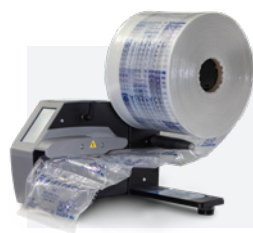

Custom integration is also available. Our team of designers are experts on developing solutions that help make pillow delivery more effective and efficient.

**DESIGNED FOR AIRSPACE G-SERIES MACHINES**

**AIRSPACE G4**

- For high-demand packing environments
- Ergonomic film loader

IPG has a traditional 48 pallet configuration

**AIRSPACE G6**

- Yields bubble or air pillows
- High speeds from 40 to 100 ft/min
- Built for quick & easy maintenance