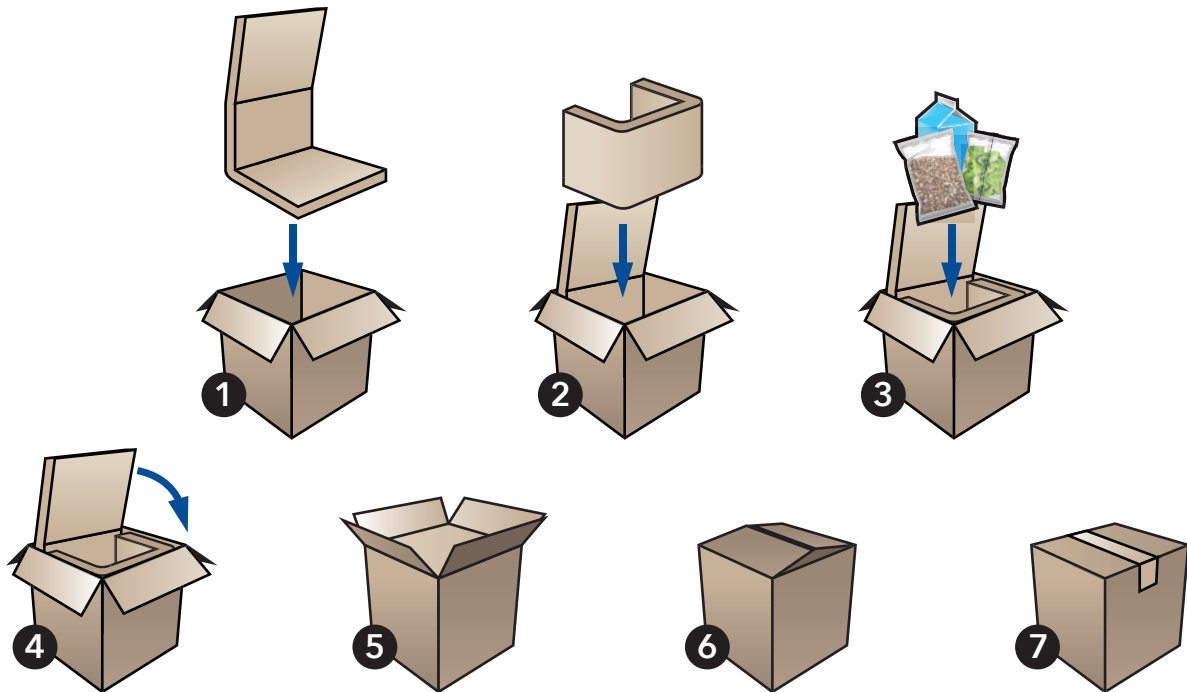

INSULATION - PRODUCT ATTRIBUTES

INSULATION MATERIAL	INSULATION THICKNESS	R-VALUE
Kraft paper	.5in	1.725
	1in	3.45
	1.5in	5.175
	2in	6.9

STOCK SIZES *(call your local IPG rep for custom size pricing and minimums)*

IPG PART #	SIZE		THICKNESS (IN)	PAD	PAD SIZE (IN)	UNITS / CASE	CASES / PALLET	MINIMUM ORDER QUANTITY (UNITS)	UNITS / FULL TRUCKLOAD
C2PL150-08CA	X-Small	8 x 8 x 8	1.5"	A	8 x 23	320	2	640	9600
C2PL150-08CB				B	5 x 21	320	2	640	9600
C2PL150-10CA	Small	10 x 10 x 10	1.5"	A	10 x 29	176	2	352	5280
C2PL150-10CB				B	7 x 27	176	2	352	5280
C2PL150-12CA	Medium	12 x 12 x 12	1.5"	A	12 x 35	143	2	286	4290
C2PL150-12CB				B	9 x 33	143	2	286	4290
C2PL150-RB12X10A	Rec Box	17 x 12 x 10	1.5"	A	17 x 33	92	2	184	2760
C2PL150-RB12X10B				B	7 x 38	92	2	184	2760
C2PL150-14CA	Large	14 x 14 x 14	1.5"	A	14 x 41	100	2	200	3000
C2PL150-14CB				B	11 x 39	100	2	200	3000
C2PL150-16CA	X-Large	16 x 16 x 16	1.5"	A	16 x 47	74	2	148	2220
C2PL150-16CB				B	13 x 45	74	2	148	2220
C2PL150-18CSA	XX-Large	18 x 18 x 18	1.5"	A	18 x 53	48	2	96	1440
C2PL150-18CSB				B	15 x 51	48	2	96	1440

- Stock sizes are a 1 pallet minimum per pad size
- Outer carton/box is not included with insulation
- 60 gaylords/truck; 30 pallets of double stacked cases

ASSEMBLY INSTRUCTIONS

Scan for more info or visit itape.com/chill-r